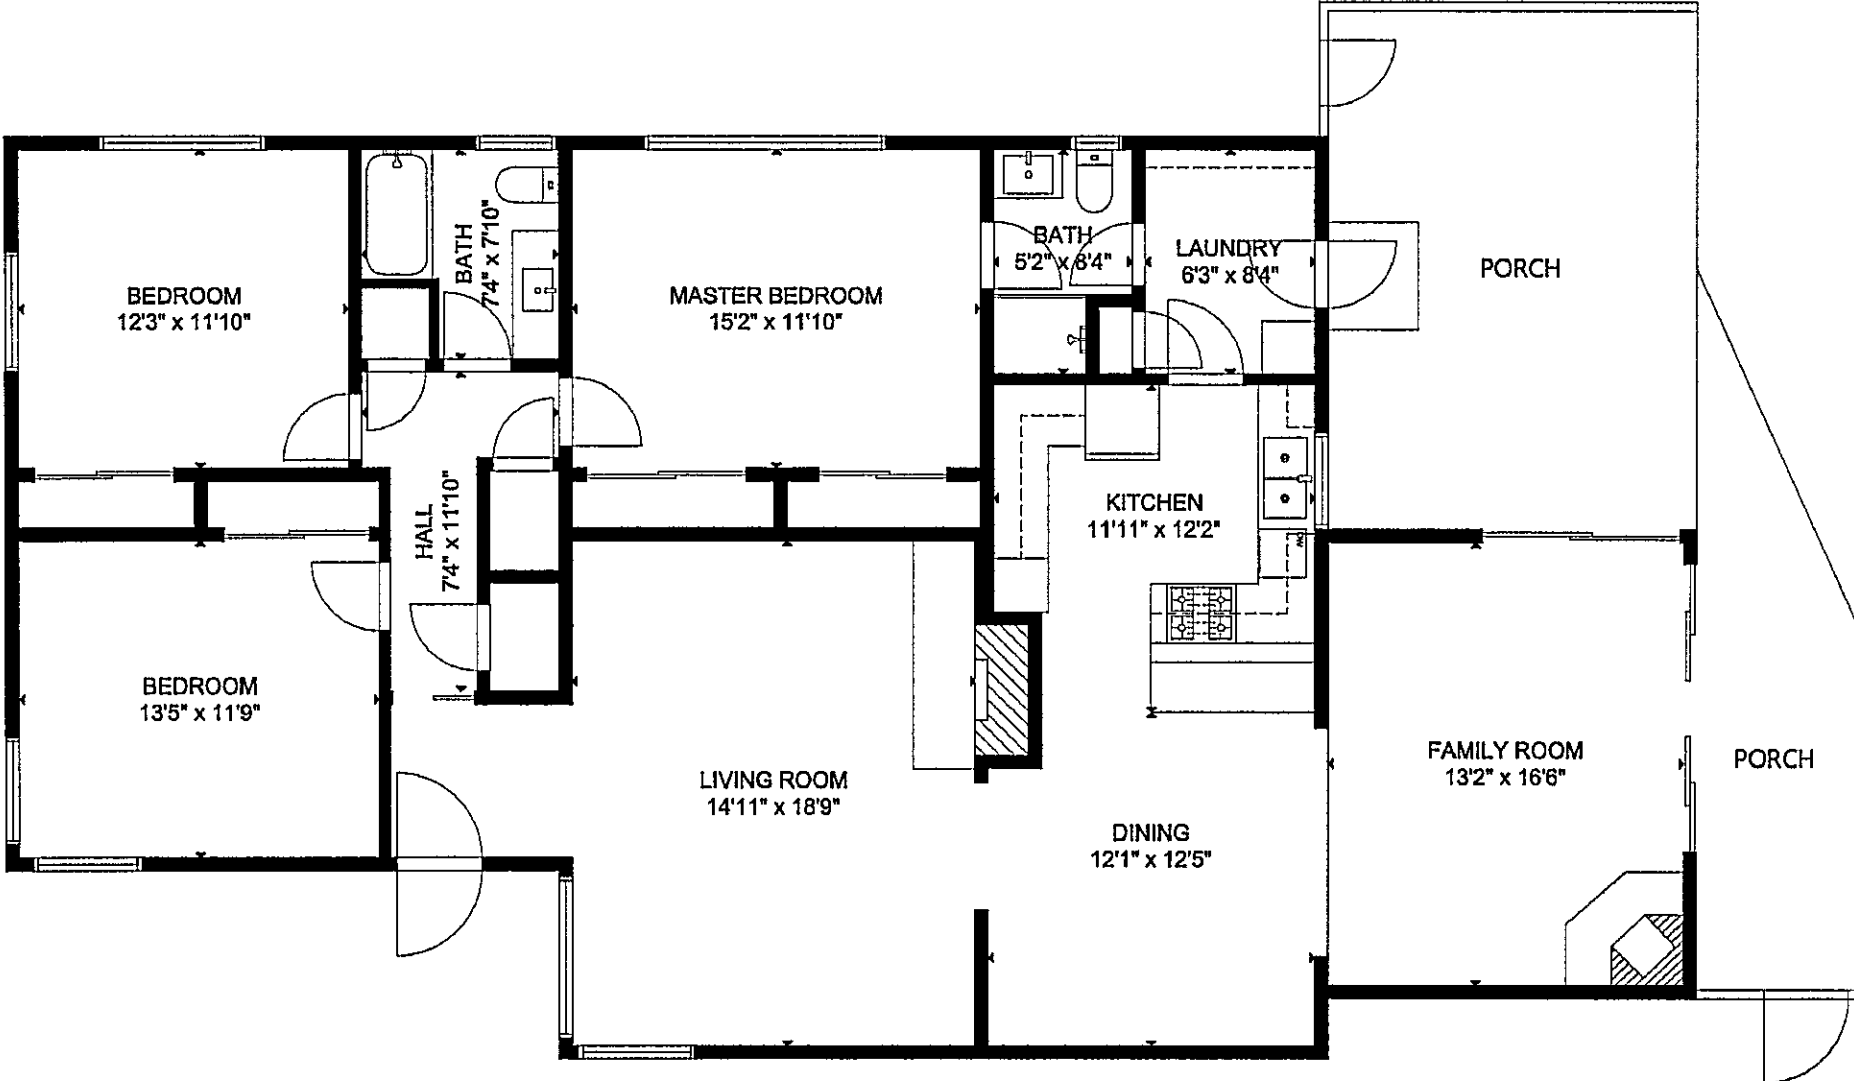

6702 Ferron Ave, San Gabriel CA 91775

FLOOR 1

GROSS INTERNAL AREA
TOTAL: 1,686 sq ft
FLOOR 1: 1,686 sq ft
SIZE AND DIMENSIONS ARE APPROXIMATE. ACTUAL MAY VARY